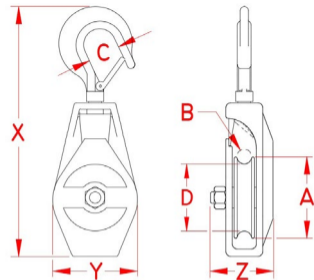

# SEINE BLOCK W/ HOOK (ROPE)

316 STAINLESS STEEL

Import

Precision  
Cast

ITEM	A	B (rope size)	C	D	X (height)	Y (length)	Z (width)	WLL (lb)	WT (lb)	SHEAVE	PACKAGING TYPE	EACH (qty)	INNER (qty)	CARTON (qty)	UPC
S0427-H075-R	3.25"	1/2"	0.71"	2.75"	9.50"	3.25"	2.68"	1,500	3.44	S0410-1313	POLYBAG	1	1	1	791506045083
S0427-H100-R	4.25"	5/8"	1.26"	3.63"	12.00"	4.25"	3.05"	2,500	6.58	S0410-1616	POLYBAG	1	1	1	791506045113

**NOTE: SUPPLIED WITH REMOVABLE 316 OR 304 STAINLESS SHEAVE.**

**HOOK IS NOT REMOVABLE.**

**ALL DIMENSIONS ARE NOMINAL (+/- 3%) AND ARE SUBJECT TO CHANGE WITHOUT NOTICE.**