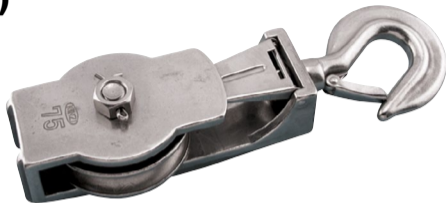

# SEINE BLOCK W/ HOOK (ROPE)

316 STAINLESS STEEL

Import

Precision  
Cast

ITEM	A	B (rope size)	C	D	X (height)	Y (length)	Z (width)	WLL (lb)	WT (lb)	SHEAVE	PACKAGING TYPE	EACH (qty)	INNER (qty)	CARTON (qty)	UPC
S0427-H075-R	3.25"	1/2"	0.71"	2.75"	9.50"	3.25"	2.68"	1,500	3.44	S0410-1313	POLYBAG	1	1	1	791506045083
S0427-H100-R	4.25"	5/8"	1.26"	3.63"	12.00"	4.25"	3.05"	2,500	6.58	S0410-1616	POLYBAG	1	1	1	791506045113

**NOTE: SUPPLIED WITH REMOVABLE 316 OR 304 STAINLESS SHEAVE.**

**HOOK IS NOT REMOVABLE.**

**ALL DIMENSIONS ARE NOMINAL (+/- 3%) AND ARE SUBJECT TO CHANGE WITHOUT NOTICE.**